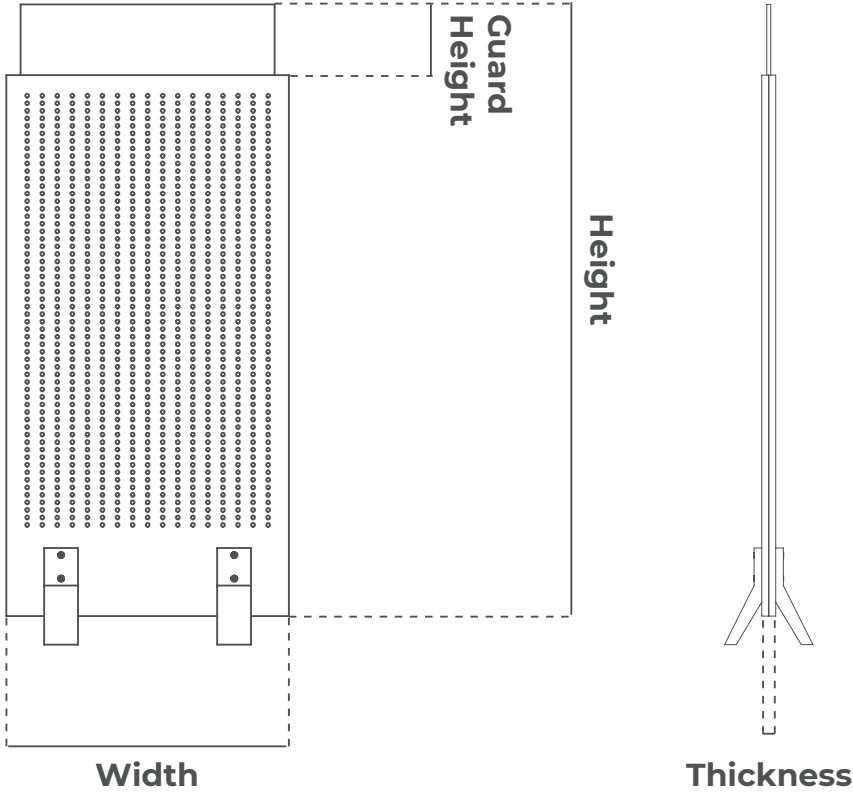

Technical File

Keen Line - Floor Screen | Acrylic Guard

01

Dimensions

Floor Screen | Acrylic Guard

Width: 600mm	Height: 1350mm	Acrylic Guard Height: 150mm	Thickness: 24mm
Width: 600mm	Height: 1650mm	Acrylic Guard Height: 150mm	Thickness: 24mm
Width: 800mm	Height: 1350mm	Acrylic Guard Height: 150mm	Thickness: 24mm
Width: 800mm	Height: 1650mm	Acrylic Guard Height: 150mm	Thickness: 24mm

Lacquered Finish
Grey

Composition Laminated Birch Plywood
Thickness 15 mm
Wear Resistance ISO 4586-1/2: 350 Cycles
Stain Resistance ISO 4586-1/2: 5
Fully cleanable and disinfected
FSC certified
PEFC certified
Harvested under EU timber regulations