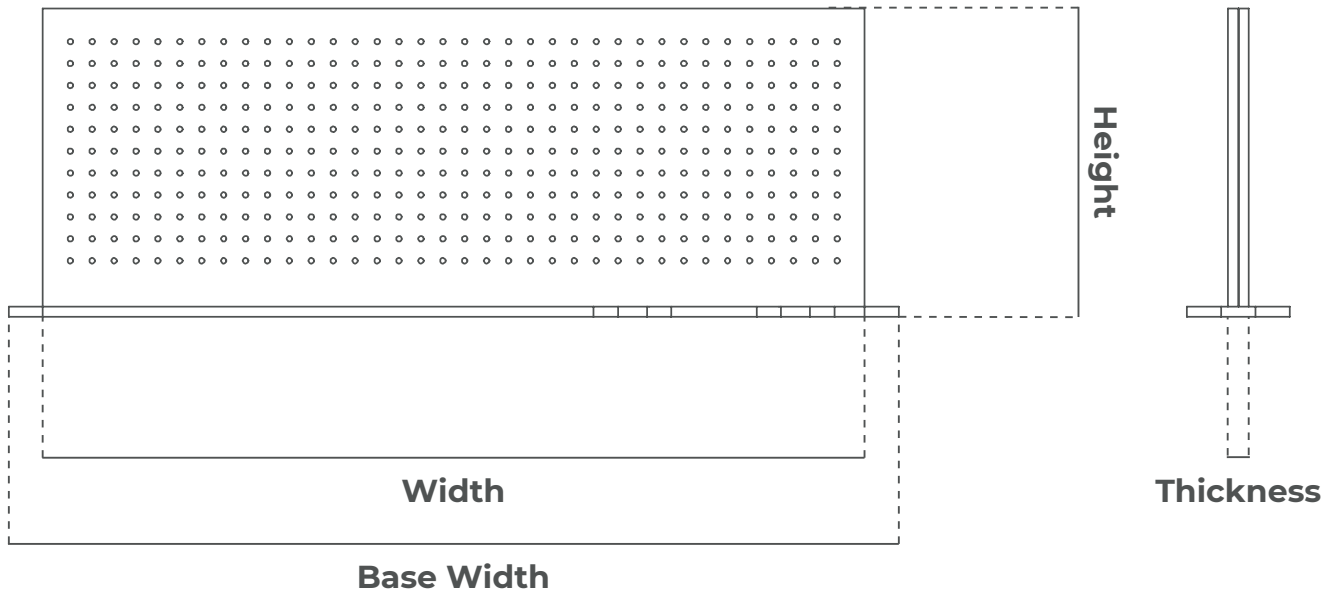

Technical File

Keen Line - Free Standing

01

Dimensions

Free Standing

LATERAL

Width: 600mm Base Width: 650mm Height: 450mm Thickness: 24mm
 Width: 700mm Base Width: 750mm Height: 450mm Thickness: 24mm

Free Standing

FRONTAL

Width: 1200mm Base Width: 1300mm Height: 450mm Thickness: 24mm
 Width: 1400mm Base Width: 1500mm Height: 450mm Thickness: 24mm
 Width: 1600mm Base Width: 1700mm Height: 450mm Thickness: 24mm
 Width: 1800mm Base Width: 1900mm Height: 450mm Thickness: 24mm