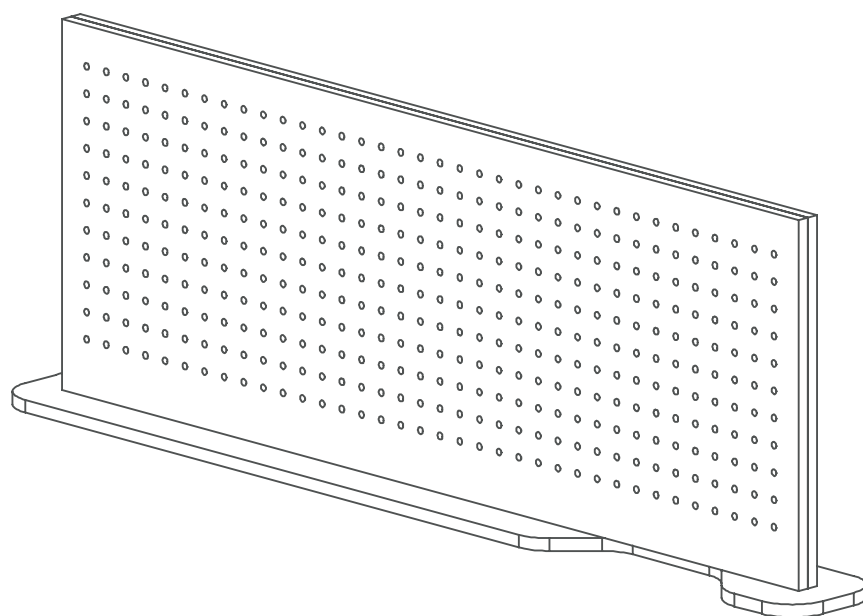

Technical File

Keen Line - Free Standing

01

Dimensions

Free Standing

LATERAL

Width: 600mm Base Width: 650mm Height: 450mm Thickness: 24mm
 Width: 700mm Base Width: 750mm Height: 450mm Thickness: 24mm

Free Standing

FRONTAL

Width: 1200mm Base Width: 1300mm Height: 450mm Thickness: 24mm
 Width: 1400mm Base Width: 1500mm Height: 450mm Thickness: 24mm
 Width: 1600mm Base Width: 1700mm Height: 450mm Thickness: 24mm
 Width: 1800mm Base Width: 1900mm Height: 450mm Thickness: 24mm

Lacquered Finish
Grey

Composition Laminated Birch Plywood
Thickness 15 mm
Wear Resistance ISO 4586-1/2: 350 Cycles
Stain Resistance ISO 4586-1/2: 5
Fully cleanable and disinfected
FSC certified
PEFC certified
Harvested under EU timber regulations