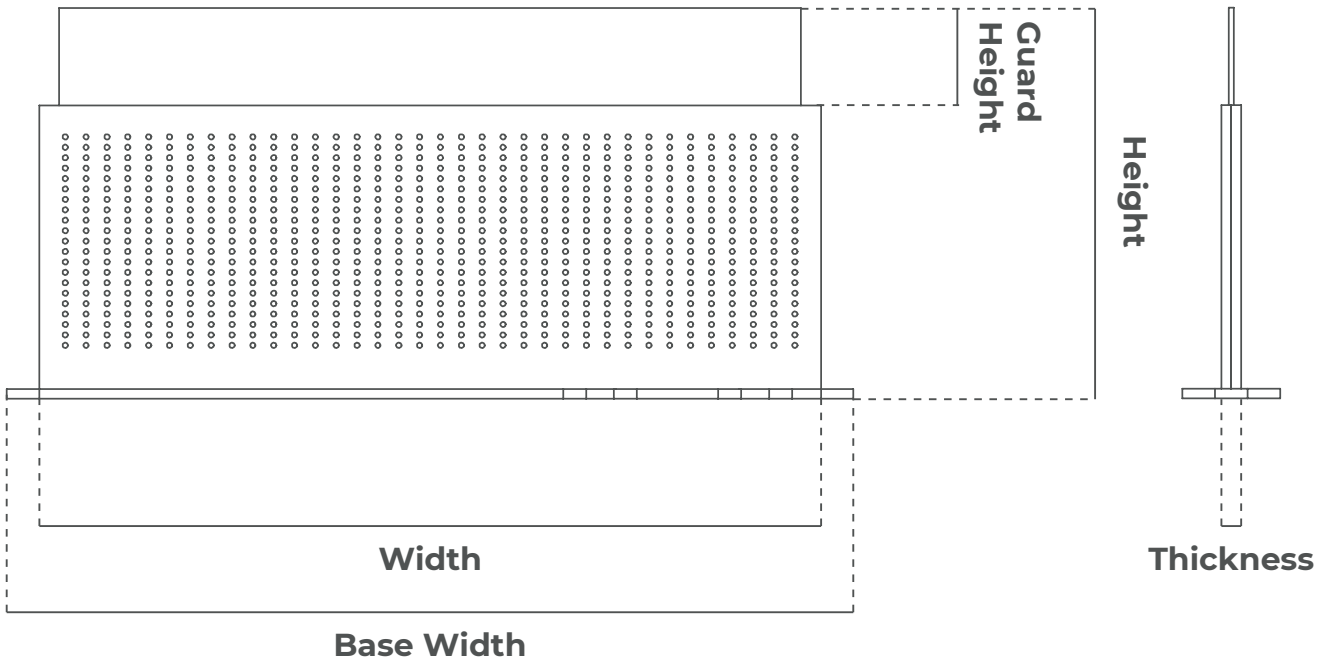

Technical File

Keen Line - Free Standing | Acrylic Guard

01

Dimensions

Free Standig | Acrylic Guard

LATERAL

Width: 600mm Base Width: 650mm Height: 600mm Guard Height: 150mm Thickness: 24mm
 Width: 700mm Base Width: 750mm Height: 600mm Guard Height: 150mm Thickness: 24mm

Free Standing | Acrylic Guard

FRONTAL

Width: 1200mm Base Width: 1300mm Height: 600mm Guard Height: 150mm Thickness: 24mm
 Width: 1400mm Base Width: 1500mm Height: 600mm Guard Height: 150mm Thickness: 24mm
 Width: 1600mm Base Width: 1700mm Height: 600mm Guard Height: 150mm Thickness: 24mm
 Width: 1800mm Base Width: 1900mm Height: 600mm Guard Height: 150mm Thickness: 24mm