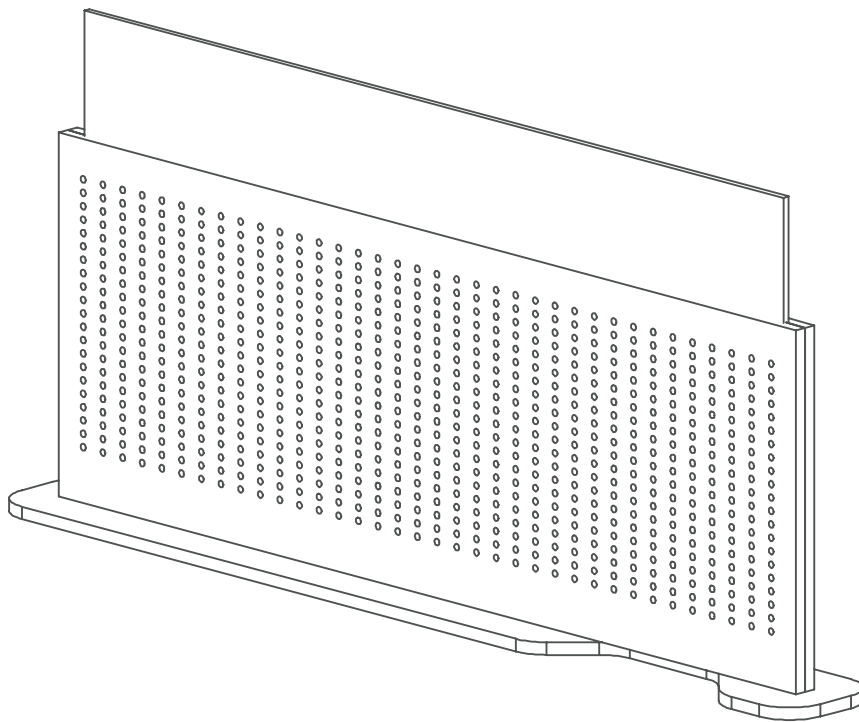

Technical File

Keen Line - Free Standing | Acrylic Guard

01

Dimensions

Free Standig | Acrylic Guard

LATERAL

Width: 600mm Base Width: 650mm Height: 600mm Guard Height: 150mm Thickness: 24mm
 Width: 700mm Base Width: 750mm Height: 600mm Guard Height: 150mm Thickness: 24mm

Free Standing | Acrylic Guard

FRONTAL

Width: 1200mm Base Width: 1300mm Height: 600mm Guard Height: 150mm Thickness: 24mm
 Width: 1400mm Base Width: 1500mm Height: 600mm Guard Height: 150mm Thickness: 24mm
 Width: 1600mm Base Width: 1700mm Height: 600mm Guard Height: 150mm Thickness: 24mm
 Width: 1800mm Base Width: 1900mm Height: 600mm Guard Height: 150mm Thickness: 24mm

Lacquered Finish
Grey

Composition Laminated Birch Plywood
Thickness 15 mm
Wear Resistance ISO 4586-1/2: 350 Cycles
Stain Resistance ISO 4586-1/2: 5
Fully cleanable and disinfected
FSC certified
PEFC certified
Harvested under EU timber regulations